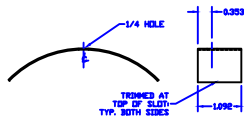

MODIFIED IRIS COVER (33)
(BOLTED TO GOBO MOUNT)