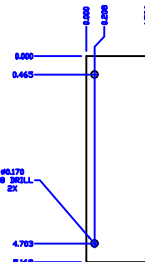

TEFLON SPACER/GUIDE (30)
LAMB FLAT