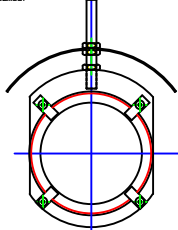

ADJUSTABLE GOBO MOUNT ASSEMBLY

GOBO MOUNT (30)
SHOP DRAWING: MACHINING
6061 T6 ALUM ALLOY
BLACK ANODIZE

SPRING (BLUE) STEEL GOBO CLIPS (32)