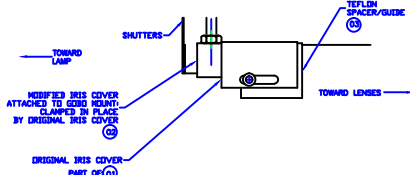

TEFLON SPACER/GUIDE (30)
LAMB FLAT