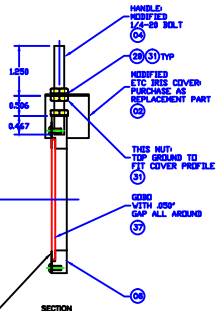

ADJUSTABLE GOBO MOUNT ASSEMBLY

GOBO MOUNT (30)
SHOP DRAWING: MACHINING
6061 T6 ALUM ALLOY
BLACK ANODIZE

SPRING (BLUE) STEEL GOBO CLIPS (32)