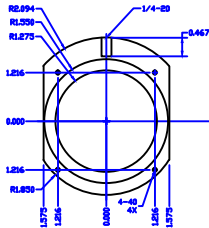

ADJUSTABLE GOBO MOUNT ASSEMBLY

GOBO MOUNT (30)
SHOP DRAWING: MACHINING
6061 T6 ALUM ALLOY
BLACK ANODIZE

SPRING (BLUE) STEEL GOBO CLIPS (32)